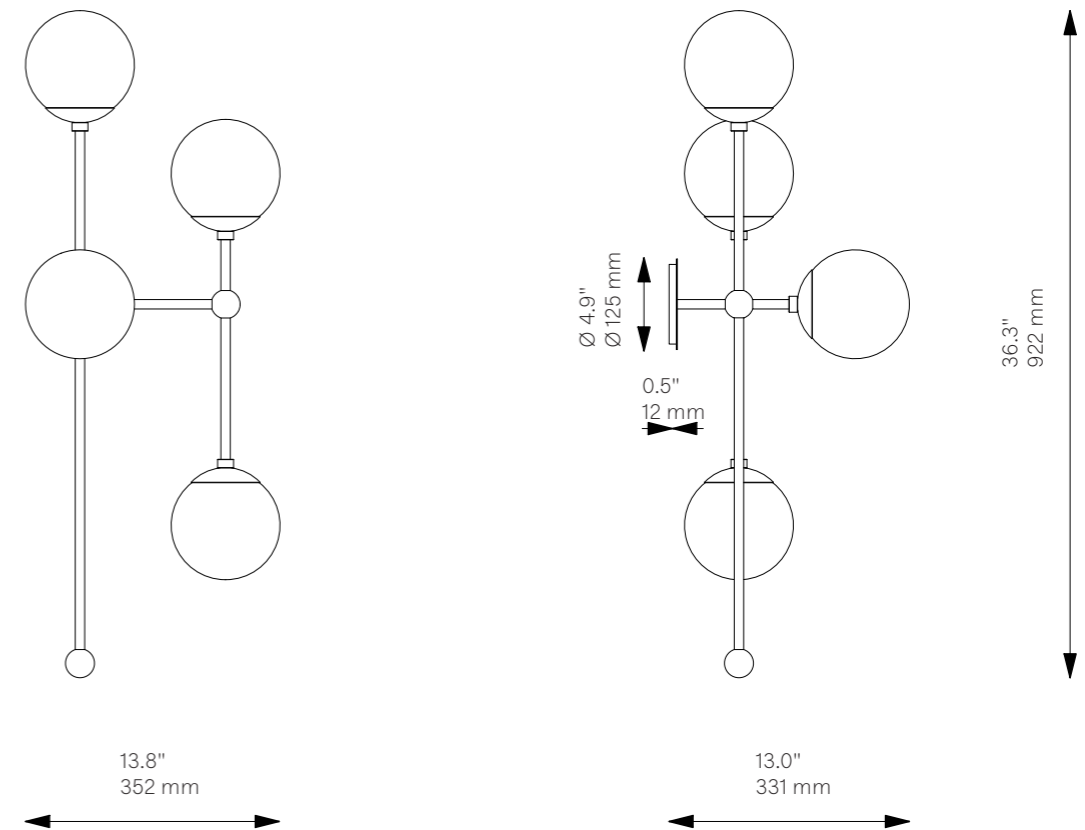

Armstrong 4 R

Wall Sconce - B609

+ design Nation

Globe Collection

Glass Lampshades

4 x Ø 150 mm / Ø 5.9"
Soda Lime Triplex Opal Glass
* More options on page 184

Weight

4.1 kg / 9.0 lb

Light Source

LED Bulb (included)	4 x 5 W
Max Wattage	4 x 10 W
Total Lumens	1800-2000 lm
Color Temperature	2700 K
Bulb Base	E14 / E12

Dimmable with electronic
Dimmers only (ELV, trailing edge)

Finishes

LBB / Lacquered Burnished Brass
BGM / Black Gunmetal
PN / Polished Nickel