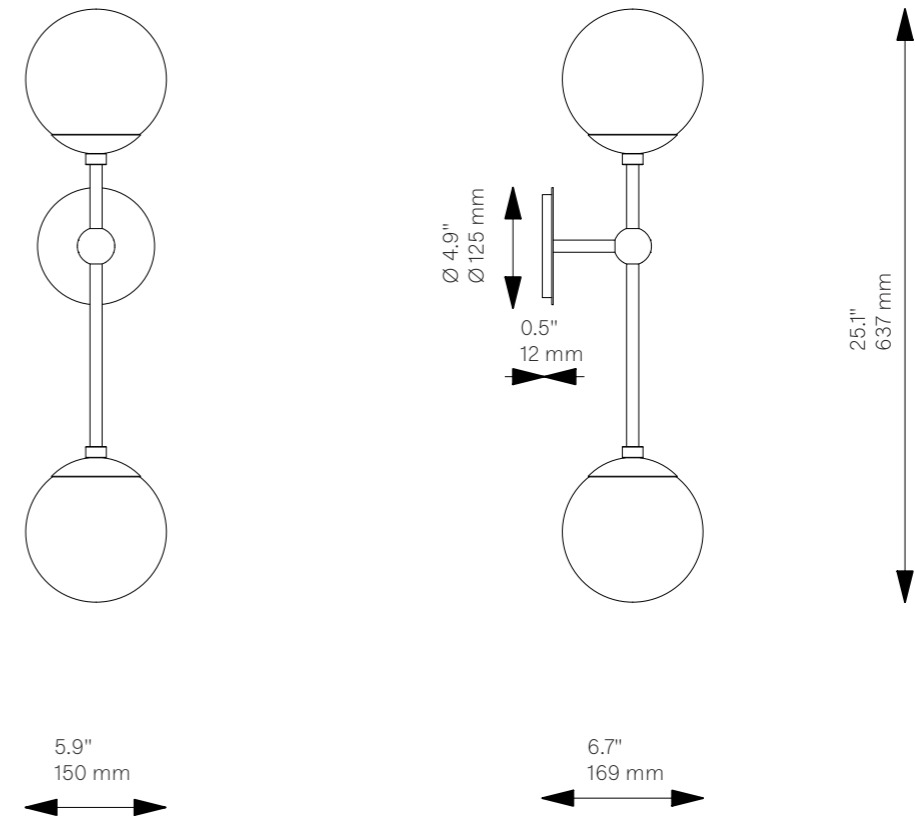

Armstrong Dual

Wall Sconce - B575

+ design Nation

Globe Collection

Glass Lampshades

2 x Ø 150 mm / Ø 5.9"
Soda Lime Marble Glass
* More options on page 184

Weight

2.1 kg / 4.6 lb

Light Source

LED Bulb (included) 2 x 5 W
Max Wattage 2 x 10 W
Total Lumens 900-1000 lm
Color Temperature 2700 K
Bulb Base E14 / E12

Dimmable with electronic
Dimmers only (ELV, trailing edge)

Finishes

LBB / Lacquered Burnished Brass
BGM / Black Gunmetal
PN / Polished Nickel