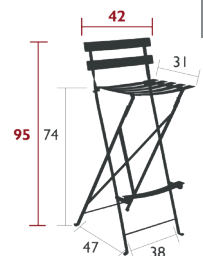

BISTRO

2-8 PEOPLE,
10 STANDARD TABLE FORMATS
THAT CAN BE COMBINED

BISTRO, MOONNI & COLOR MIX

0101 - METAL CHAIR

DOMESTIC | PROFESSIONAL | INTENSIVE

6⁷
IPAC

Flat steel frame
Curved steel slat seat
Curved steel slat backrest
One-piece pads
Plastic clips for safe folding and unfolding
One-piece steel cross-pieces

Compatible with:

BISTRO OUTDOOR CUSHION 38 X 30 CM - COLOR MIX
BISTRO OUTDOOR CUSHION 28 X 38 CM - BASICS

4.8 kg

1601 - CHAISE LONGUE

DESIGN BY PATRICE HARDY

DOMESTIC | PROFESSIONAL | INTENSIVE

6
IPAC

Flat steel frame
Curved steel slat seat
Curved steel slat backrest
Steel sheet armrests
Adjustable backrest 3 positions (66-77-88 cm)
Adjustment system : painted steel wire

Compatible with:

OUTDOOR CUSHION 171 X 44 CM - BASICS
HEADREST 44 X 15 X 5.5 CM - COLOR MIX

14.5 kg

5113 - FOLDABLE BAR CHAIR

DOMESTIC | PROFESSIONAL | INTENSIVE

6⁷
IPAC

Flat steel frame
Curved steel slat seat
Curved steel slat backrest
One-piece pads
One-piece steel cross-pieces

Compatible with:

BISTRO OUTDOOR CUSHION 38 X 30 CM - COLOR MIX
BISTRO OUTDOOR CUSHION 28 X 38 CM - BASICS

7.5 kg

0250 - HIGH TABLE 71 X 71 CM

DOMESTIC | PROFESSIONAL | INTENSIVE

6⁷
IPAC

Steel sheet table top
Flat steel base
One-piece pads