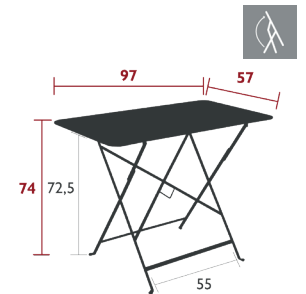

6.5 kg

0243 - TABLE 77 X 57 CM

DOMESTIC | PROFESSIONAL | INTENSIVE

6⁷ IPAC

4 personnes

23 couleurs

Steel sheet table top
Flat steel base
Parasol hole : pole max. Ø 40 mm
One-piece pads

8.5 kg

0239 - TABLE 97 X 57 CM

DOMESTIC | PROFESSIONAL | INTENSIVE

6⁷ IPAC

4 personnes

23 couleurs

Steel sheet table top
Flat steel base
Parasol hole : pole max. Ø 40 mm
One-piece pads

10 kg

0240 - TABLE 117 X 77 CM

DOMESTIC | PROFESSIONAL | INTENSIVE

6⁷ IPAC

6 personnes

23 couleurs

Steel sheet table top
Flat steel base
Parasol hole : pole max. Ø 40 mm
One-piece pads

15 kg

0245 - TABLE Ø 60 CM

DOMESTIC | PROFESSIONAL | INTENSIVE

6⁷ IPAC

x2

23

Steel sheet table top
Flat steel base
One-piece pads

6 kg

0233 - TABLE Ø 77 CM

DOMESTIC | PROFESSIONAL | INTENSIVE

6⁷ IPAC