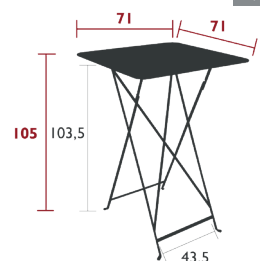

Compatible with:

OUTDOOR CUSHION 171 X 44 CM - BASICS
HEADREST 44 X 15 X 5.5 CM - COLOR MIX

14.5 kg

5113 - FOLDABLE BAR CHAIR

DOMESTIC | PROFESSIONAL | INTENSIVE

6⁷
IPAC

Flat steel frame
Curved steel slat seat
Curved steel slat backrest
One-piece pads
One-piece steel cross-pieces

Compatible with:

BISTRO OUTDOOR CUSHION 38 X 30 CM - COLOR MIX
BISTRO OUTDOOR CUSHION 28 X 38 CM - BASICS

7.5 kg

0250 - HIGH TABLE 71 X 71 CM

DOMESTIC | PROFESSIONAL | INTENSIVE

6⁷
IPAC

Steel sheet table top
Flat steel base
One-piece pads

10.8 kg

0270 - BALCONY TABLE 57 X 77 CM

DESIGN BY STUDIO FERMOB

DOMESTIC PROFESSIONAL INTENSIVE

6 IPAC

x2

23

Tubular steel frame
Steel sheet table top
Adjustable stainless steel fastening system to hang on a balcony or wall

14 kg

6042 - TABLE 57 X 57 CM

DOMESTIC PROFESSIONAL INTENSIVE

6⁷ IPAC

x2

23

Steel sheet table top
Flat steel base
One-piece pads

8 kg