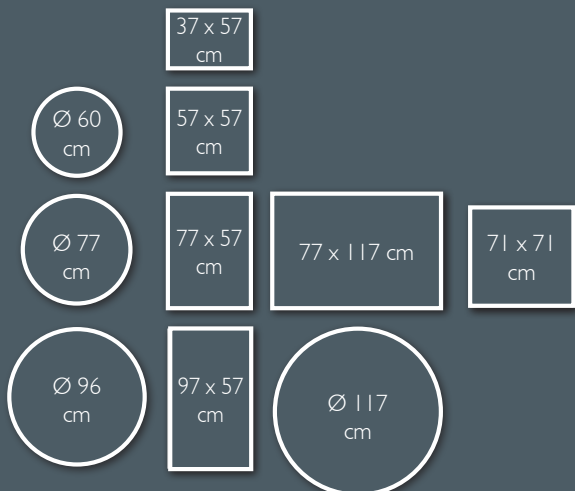

BISTRO

2-8 PEOPLE,
10 STANDARD TABLE FORMATS
THAT CAN BE COMBINED

BISTRO, MOONNI & COLOR MIX

0101 - METAL CHAIR

DOMESTIC | PROFESSIONAL | INTENSIVE

6⁷
IPAC

Flat steel frame
Curved steel slat seat
Curved steel slat backrest
One-piece pads
Plastic clips for safe folding and unfolding
One-piece steel cross-pieces