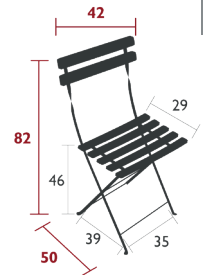

BISTRO

2-8 PEOPLE,
10 STANDARD TABLE FORMATS
THAT CAN BE COMBINED

BISTRO, MOONNI & COLOR MIX

0101 - METAL CHAIR

DOMESTIC | PROFESSIONAL | INTENSIVE

6⁷
IPAC

Flat steel frame
Curved steel slat seat
Curved steel slat backrest
One-piece pads
Plastic clips for safe folding and unfolding
One-piece steel cross-pieces

Compatible with:

BISTRO OUTDOOR CUSHION 38 X 30 CM - COLOR MIX
BISTRO OUTDOOR CUSHION 28 X 38 CM - BASICS

4.8 kg

1601 - CHAISE LONGUE

DESIGN BY PATRICE HARDY

DOMESTIC | PROFESSIONAL | INTENSIVE

6
IPAC

Flat steel frame
Curved steel slat seat
Curved steel slat backrest
Steel sheet armrests
Adjustable backrest 3 positions (66-77-88 cm)
Adjustment system : painted steel wire

Compatible with:

OUTDOOR CUSHION 171 X 44 CM - BASICS
HEADREST 44 X 15 X 5.5 CM - COLOR MIX

14.5 kg

5113 - FOLDABLE BAR CHAIR

DOMESTIC | PROFESSIONAL | INTENSIVE

6⁷
IPAC

Flat steel frame
Curved steel slat seat
Curved steel slat backrest
One-piece pads
One-piece steel cross-pieces

Steel sheet table top
Flat steel base
Parasol hole : pole max. Ø 40 mm
One-piece pads

16.5 kg