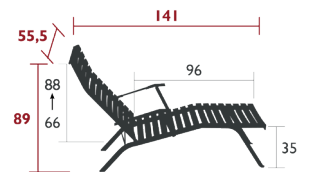

BISTRO

2-8 PEOPLE,
10 STANDARD TABLE FORMATS
THAT CAN BE COMBINED

BISTRO, MOONNI & COLOR MIX

0101 - METAL CHAIR

DOMESTIC | PROFESSIONAL | INTENSIVE

6⁷
IPAC

Flat steel frame
Curved steel slat seat
Curved steel slat backrest
One-piece pads
Plastic clips for safe folding and unfolding
One-piece steel cross-pieces

Compatible with:

BISTRO OUTDOOR CUSHION 38 X 30 CM - COLOR MIX
BISTRO OUTDOOR CUSHION 28 X 38 CM - BASICS

4.8 kg

1601 - CHAISE LONGUE

DESIGN BY PATRICE HARDY

DOMESTIC | PROFESSIONAL | INTENSIVE

6
IPAC

Flat steel frame
Curved steel slat seat
Curved steel slat backrest
Steel sheet armrests
Adjustable backrest 3 positions (66-77-88 cm)
Adjustment system : painted steel wire

Compatible with:

OUTDOOR CUSHION 171 X 44 CM - BASICS
HEADREST 44 X 15 X 5.5 CM - COLOR MIX

14.5 kg

5113 - FOLDABLE BAR CHAIR

DOMESTIC | PROFESSIONAL | INTENSIVE

6⁷
IPAC

Flat steel frame
Curved steel slat seat
Curved steel slat backrest
One-piece pads
One-piece steel cross-pieces