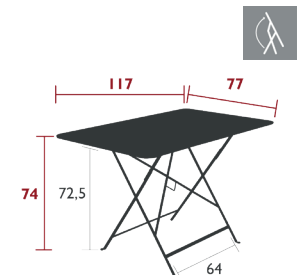

0239 - TABLE 97 X 57 CM

DOMESTIC | PROFESSIONAL | INTENSIVE

6⁷ IPAC

4 personnes

23 couleurs

Steel sheet table top
Flat steel base
Parasol hole : pole max. Ø 40 mm
One-piece pads

10 kg

0240 - TABLE 117 X 77 CM

DOMESTIC | PROFESSIONAL | INTENSIVE

6⁷ IPAC

6 personnes

23 couleurs

Steel sheet table top
Flat steel base
Parasol hole : pole max. Ø 40 mm
One-piece pads

15 kg

0245 - TABLE Ø 60 CM

DOMESTIC | PROFESSIONAL | INTENSIVE

6⁷ IPAC

x2

23

Steel sheet table top
Flat steel base
One-piece pads

6 kg

0233 - TABLE Ø 77 CM

DOMESTIC | PROFESSIONAL | INTENSIVE

6⁷ IPAC

x4

23

Steel sheet table top
Flat steel base
Parasol hole : pole max. Ø 40 mm
One-piece pads

10 kg

0235 - TABLE Ø 96 CM

DOMESTIC | PROFESSIONAL | INTENSIVE

6⁷ IPAC

x3