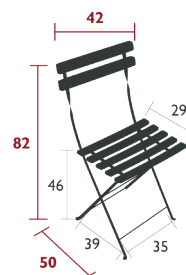

5001 - CLASSIC CHAIR

DOMESTIC | PROFESSIONAL | INTENSIVE | 6⁸ IPAC | 2

Flat steel frame
 Natural lacquered beech curved slat seat
 Natural lacquered beech curved slat backrest
 One-piece pads
 Plastic clips for safe folding and unfolding
 One-piece steel cross-pieces
 See inside cover for available colours
Compatible with:
 BISTRO OUTDOOR CUSHION 28 X 38 CM - BASICS
 BISTRO OUTDOOR CUSHION 38 X 30 CM - COLOR MIX

x4

23

Steel sheet table top
Flat steel base
Parasol hole : pole max. Ø 40 mm
One-piece pads

10 kg

0235 - TABLE Ø 96 CM

DOMESTIC | PROFESSIONAL | INTENSIVE

6⁷ IPAC

x3

23

Steel sheet table top
Flat steel base
Parasol hole : pole max. Ø 40 mm
One-piece pads

12 kg

0237 - TABLE Ø 117 CM

DOMESTIC | PROFESSIONAL | INTENSIVE

6⁷ IPAC

x3

23

Steel sheet table top
Flat steel base
Parasol hole : pole max. Ø 40 mm
One-piece pads

16.5 kg