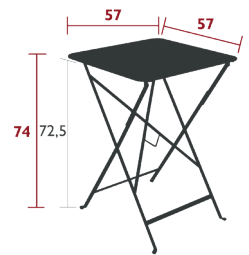

10.8 kg

0270 - BALCONY TABLE 57 X 77 CM

DESIGN BY STUDIO FERMOB

DOMESTIC PROFESSIONAL INTENSIVE

6 IPAC

x2

23

Tubular steel frame
Steel sheet table top
Adjustable stainless steel fastening system to hang on a balcony or wall

14 kg

6042 - TABLE 57 X 57 CM

DOMESTIC PROFESSIONAL INTENSIVE

6⁷ IPAC

x2

23

Steel sheet table top
Flat steel base
One-piece pads

8 kg

0244 - TABLE 71 X 71 CM

DOMESTIC PROFESSIONAL INTENSIVE

6⁷ IPAC

x4

23

Steel sheet table top
Flat steel base
Parasol hole : pole max. Ø 40 mm
One-piece pads

10 kg

BISTRO, LOUISIANE, BALAD & COLOR MIX

FURNITURE

BISTRO & BALAD

6034 - TABLE 57 X 37 CM

DOMESTIC | PROFESSIONAL | INTENSIVE

6⁷ IPAC

2 personnes

23 couleurs

Steel sheet table top
Flat steel base
One-piece pads