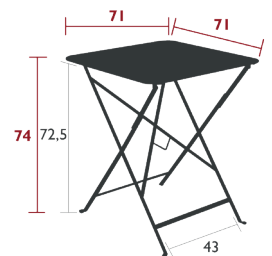

14 kg

6042 - TABLE 57 X 57 CM

DOMESTIC PROFESSIONAL INTENSIVE

6⁷ IPAC

x2

23

Steel sheet table top
Flat steel base
One-piece pads

8 kg

0244 - TABLE 71 X 71 CM

DOMESTIC PROFESSIONAL INTENSIVE

6⁷ IPAC

x4

23

Steel sheet table top
Flat steel base
Parasol hole : pole max. Ø 40 mm
One-piece pads

10 kg

BISTRO, LOUISIANE, BALAD & COLOR MIX

FURNITURE

BISTRO & BALAD

6034 - TABLE 57 X 37 CM

DOMESTIC | PROFESSIONAL | INTENSIVE

6⁷ IPAC

2 personnes

23 couleurs

Steel sheet table top
Flat steel base
One-piece pads

6.5 kg

0243 - TABLE 77 X 57 CM

DOMESTIC | PROFESSIONAL | INTENSIVE

6⁷ IPAC

4 personnes

23 couleurs

Steel sheet table top
Flat steel base
Parasol hole : pole max. Ø 40 mm
One-piece pads

8.5 kg