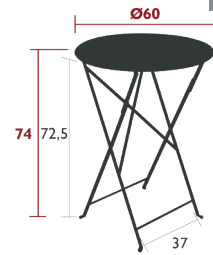

0239 - TABLE 97 X 57 CM

DOMESTIC | PROFESSIONAL | INTENSIVE

6⁷ IPAC

4 personnes

23 couleurs

Steel sheet table top
Flat steel base
Parasol hole : pole max. Ø 40 mm
One-piece pads

10 kg

0240 - TABLE 117 X 77 CM

DOMESTIC | PROFESSIONAL | INTENSIVE

6⁷ IPAC

6 personnes

23 couleurs

Steel sheet table top
Flat steel base
Parasol hole : pole max. Ø 40 mm
One-piece pads

15 kg

0245 - TABLE Ø 60 CM

DOMESTIC | PROFESSIONAL | INTENSIVE

6⁷ IPAC

x2

23

Steel sheet table top
Flat steel base
One-piece pads

6 kg

0233 - TABLE Ø 77 CM

DOMESTIC | PROFESSIONAL | INTENSIVE

6⁷ IPAC

x4

23

Steel sheet table top
Flat steel base
Parasol hole : pole max. Ø 40 mm
One-piece pads

10 kg

0235 - TABLE Ø 96 CM

DOMESTIC | PROFESSIONAL | INTENSIVE

6⁷ IPAC

x3