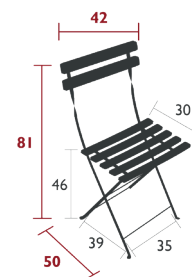

5107 - NATURAL CHAIR

DOMESTIC | PROFESSIONAL | INTENSIVE | 6⁸ IPAC | 23

Flat steel frame
 Natural beech treated with Textrol® curved slat seat
 Natural beech treated with Textrol® curved slat backrest
 One-piece pads
 Plastic clips for safe folding and unfolding
 One-piece steel cross-pieces
Compatible with:
 BISTRO OUTDOOR CUSHION 28 X 38 CM - BASICS
 BISTRO OUTDOOR CUSHION 38 X 30 CM - COLOR MIX

x4

23

Steel sheet table top
Flat steel base
Parasol hole : pole max. Ø 40 mm
One-piece pads

10 kg

0235 - TABLE Ø 96 CM

DOMESTIC | PROFESSIONAL | INTENSIVE

6⁷ IPAC

x3

23

Steel sheet table top
Flat steel base
Parasol hole : pole max. Ø 40 mm
One-piece pads

12 kg

0237 - TABLE Ø 117 CM

DOMESTIC | PROFESSIONAL | INTENSIVE

6⁷ IPAC

x3

23

Steel sheet table top
Flat steel base
Parasol hole : pole max. Ø 40 mm
One-piece pads

16.5 kg