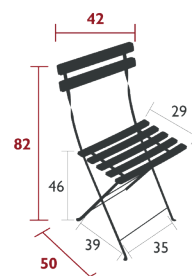

500101 Cotton white 500102 Cedar green

4 kg

6301 - DURAFLON® CHAIR

DOMESTIC | PROFESSIONAL | INTENSIVE | 6⁸ IPAC | 2

Flat steel frame
 High-quality Duraflon® resin curved slat seat
 High-quality Duraflon® resin curved slat backrest
 One-piece pads
 Plastic clips for safe folding and unfolding
 One-piece steel cross-pieces
 See inside cover for available colours
Compatible with:
 BISTRO OUTDOOR CUSHION 28 X 38 CM - BASICS
 BISTRO OUTDOOR CUSHION 38 X 30 CM - COLOR MIX

x4

23

Steel sheet table top
Flat steel base
Parasol hole : pole max. Ø 40 mm
One-piece pads

10 kg

0235 - TABLE Ø 96 CM

DOMESTIC | PROFESSIONAL | INTENSIVE

6⁷ IPAC

x3

23

Steel sheet table top
Flat steel base
Parasol hole : pole max. Ø 40 mm
One-piece pads

12 kg

0237 - TABLE Ø 117 CM

DOMESTIC | PROFESSIONAL | INTENSIVE

6⁷ IPAC

x3

23

Steel sheet table top
Flat steel base
Parasol hole : pole max. Ø 40 mm
One-piece pads

16.5 kg