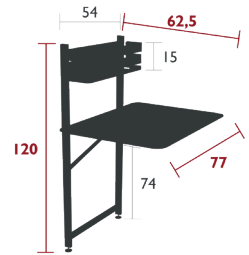

Compatible with:

BISTRO OUTDOOR CUSHION 38 X 30 CM - COLOR MIX
BISTRO OUTDOOR CUSHION 28 X 38 CM - BASICS

7.5 kg

0250 - HIGH TABLE 71 X 71 CM

DOMESTIC | PROFESSIONAL | INTENSIVE

6⁷
IPAC

Steel sheet table top
Flat steel base
One-piece pads

10.8 kg

0270 - BALCONY TABLE 57 X 77 CM

DESIGN BY STUDIO FERMOB

DOMESTIC PROFESSIONAL INTENSIVE

6 IPAC

x2

23

Tubular steel frame
Steel sheet table top
Adjustable stainless steel fastening system to hang on a balcony or wall

14 kg

6042 - TABLE 57 X 57 CM

DOMESTIC PROFESSIONAL INTENSIVE

6⁷ IPAC

x2

23

Steel sheet table top
Flat steel base
One-piece pads

8 kg

0244 - TABLE 71 X 71 CM

DOMESTIC PROFESSIONAL INTENSIVE

6⁷ IPAC

x4

23

Steel sheet table top
Flat steel base
Parasol hole : pole max. Ø 40 mm
One-piece pads

10 kg

BISTRO, LOUISIANE, BALAD & COLOR MIX