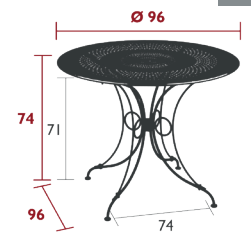

NEW Grey Taupe

Recommended with frame in :

2233 - LOW TABLE

DOMESTIC | PROFESSIONAL | INTENSIVE | **7** IPAC | 23

Perforated steel sheet table top
Steel wire base
Hand-forged rings

4 kg

2232 - PEDESTAL TABLE Ø 67 CM

DOMESTIC | PROFESSIONAL | INTENSIVE | **7** IPAC | 23

Perforated steel sheet table top
Steel wire base
Hand forged scrolls and rings

8.5 kg

2240 - TABLE Ø 96 CM

DOMESTIC | PROFESSIONAL | INTENSIVE | **7** IPAC | D0 x5 | 23

Perforated steel sheet table top
Steel wire base
Hand forged rings
Parasol hole : pole max. Ø 39 mm

15 kg

2241 - TABLE Ø 117 CM

DOMESTIC | PROFESSIONAL | INTENSIVE | **7** IPAC | D0 x8 | 23

Perforated steel sheet table top
Steel wire base
Hand forged rings
Parasol hole : pole max. Ø 39 mm