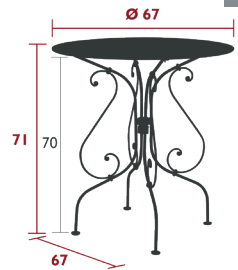

NEW Grey Taupe

Recommended with frame in :

2233 - LOW TABLE

DOMESTIC | PROFESSIONAL | INTENSIVE | **7** IPAC | 23

Perforated steel sheet table top
Steel wire base
Hand-forged rings

4 kg

2232 - PEDESTAL TABLE Ø 67 CM

DOMESTIC | PROFESSIONAL | INTENSIVE | **7** IPAC | 23

Perforated steel sheet table top
Steel wire base
Hand forged scrolls and rings

8.5 kg

2240 - TABLE Ø 96 CM

DOMESTIC | PROFESSIONAL | INTENSIVE | **7** IPAC | D0 x5 | 23

Perforated steel sheet table top
Steel wire base
Hand forged rings
Parasol hole : pole max. Ø 39 mm

15 kg

2241 - TABLE Ø 117 CM

DOMESTIC | PROFESSIONAL | INTENSIVE | **7** IPAC | D0 x8 | 23

Perforated steel sheet table top
Steel wire base
Hand forged rings
Parasol hole : pole max. Ø 39 mm