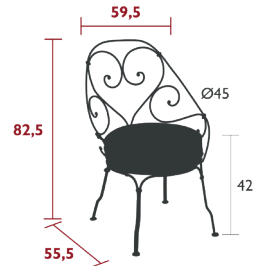

2202 - ARMCHAIR

DOMESTIC | PROFESSIONAL | INTENSIVE | **7** IPAC | 23

Steel wire frame
 Perforated steel sheet seat
 Steel wire backrest
 Steel wire armrests
 Hand-forged scrolls, armrests and rings
Stacking capacity: x 4 (Height – stacked: 122 cm)
Compatible with:
 OUTDOOR CUSHION Ø 43 CM - BASICS

2204 - BENCH

DOMESTIC | PROFESSIONAL | INTENSIVE | **7** IPAC | x2 | 23

Steel wire frame
 Perforated steel sheet seat
 Steel wire backrest
 Steel wire armrests
 Hand-forged scrolls, armrests and rings
Stacking capacity: x 2 (Height – stacked: 103 cm)

DOMESTIC | PROFESSIONAL | INTENSIVE

7
IPAC

4

23

Steel wire frame
Perforated steel sheet seat
Steel wire backrest
Hand forged scrolls and rings
Cushion thickness : 7,5 cm
Non-slip padding

7.2 kg

CUSHION COVERS DESIGNED FOR OUTDOOR USE