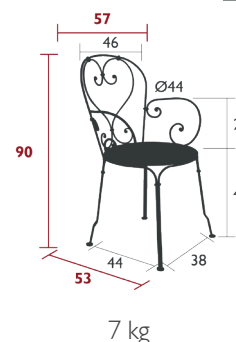

2201 - CHAIR

DOMESTIC | PROFESSIONAL | INTENSIVE | **7** IPAC | 23

Steel wire frame
 Perforated steel sheet seat
 Steel wire backrest
 Hand forged scrolls and rings
Stacking capacity: x 10 (Height – stacked: 175 cm)
Compatible with:
 OUTDOOR CUSHION Ø 39 CM - BASICS
 OUTDOOR CUSHION Ø 40 CM - COLOR MIX

2202 - ARMCHAIR

DOMESTIC | PROFESSIONAL | INTENSIVE | **7** IPAC | 23

Steel wire frame
 Perforated steel sheet seat
 Steel wire backrest
 Steel wire armrests
 Hand-forged scrolls, armrests and rings
Stacking capacity: x 4 (Height – stacked: 122 cm)
Compatible with:
 OUTDOOR CUSHION Ø 43 CM - BASICS

2204 - BENCH

DOMESTIC | PROFESSIONAL | INTENSIVE | **7** IPAC | x2 | 23

Steel wire frame
 Perforated steel sheet seat
 Steel wire backrest
 Steel wire armrests
 Hand-forged scrolls, armrests and rings
Stacking capacity: x 2 (Height – stacked: 103 cm)

Perforated steel sheet table top
Steel wire base
Hand forged rings
Parasol hole : pole max. Ø 39 mm

15 kg

2241 - TABLE Ø 117 CM

DOMESTIC | PROFESSIONAL | INTENSIVE | **7** IPAC | D0 x8 | 23

Perforated steel sheet table top
Steel wire base
Hand forged rings
Parasol hole : pole max. Ø 39 mm