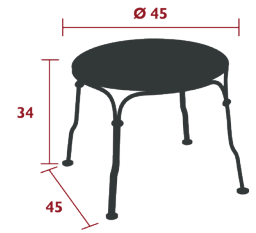

NEW Grey Taupe

Recommended with frame in :

2233 - LOW TABLE

DOMESTIC | PROFESSIONAL | INTENSIVE | **7** IPAC | 23

Perforated steel sheet table top
Steel wire base
Hand-forged rings

4 kg

2232 - PEDESTAL TABLE Ø 67 CM

DOMESTIC | PROFESSIONAL | INTENSIVE | **7** IPAC | 23

Perforated steel sheet table top
Steel wire base
Hand forged scrolls and rings

8.5 kg

2240 - TABLE Ø 96 CM

DOMESTIC | PROFESSIONAL | INTENSIVE | **7** IPAC | D0 x5 | 23

Perforated steel sheet table top
Steel wire base
Hand forged rings
Parasol hole : pole max. Ø 39 mm

15 kg

2241 - TABLE Ø 117 CM

DOMESTIC | PROFESSIONAL | INTENSIVE | **7** IPAC | D0 x8 | 23

Perforated steel sheet table top
Steel wire base
Hand forged rings
Parasol hole : pole max. Ø 39 mm