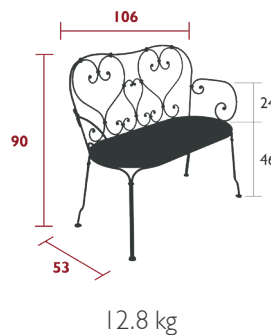

2201 - CHAIR

DOMESTIC | PROFESSIONAL | INTENSIVE | **7** IPAC | 23

Steel wire frame
 Perforated steel sheet seat
 Steel wire backrest
 Hand forged scrolls and rings
Stacking capacity: x 10 (Height – stacked: 175 cm)
Compatible with:
 OUTDOOR CUSHION Ø 39 CM - BASICS
 OUTDOOR CUSHION Ø 40 CM - COLOR MIX

2202 - ARMCHAIR

DOMESTIC | PROFESSIONAL | INTENSIVE | **7** IPAC | 23

Steel wire frame
 Perforated steel sheet seat
 Steel wire backrest
 Steel wire armrests
 Hand-forged scrolls, armrests and rings
Stacking capacity: x 4 (Height – stacked: 122 cm)
Compatible with:
 OUTDOOR CUSHION Ø 43 CM - BASICS

2204 - BENCH

DOMESTIC | PROFESSIONAL | INTENSIVE | **7** IPAC | x2 | 23

Steel wire frame
 Perforated steel sheet seat
 Steel wire backrest
 Steel wire armrests
 Hand-forged scrolls, armrests and rings
Stacking capacity: x 2 (Height – stacked: 103 cm)