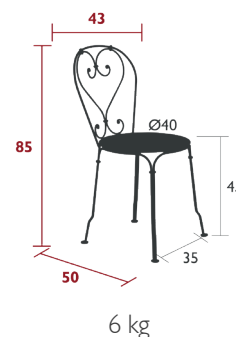

2201 - CHAIR

DOMESTIC | PROFESSIONAL | INTENSIVE | **7** IPAC | 23

Steel wire frame
 Perforated steel sheet seat
 Steel wire backrest
 Hand forged scrolls and rings
Stacking capacity: x 10 (Height – stacked: 175 cm)
Compatible with:
 OUTDOOR CUSHION Ø 39 CM - BASICS
 OUTDOOR CUSHION Ø 40 CM - COLOR MIX

2202 - ARMCHAIR

DOMESTIC | PROFESSIONAL | INTENSIVE | **7** IPAC | 23

Steel wire frame
 Perforated steel sheet seat
 Steel wire backrest
 Steel wire armrests
 Hand-forged scrolls, armrests and rings
Stacking capacity: x 4 (Height – stacked: 122 cm)
Compatible with:
 OUTDOOR CUSHION Ø 43 CM - BASICS

2204 - BENCH

DOMESTIC | PROFESSIONAL | INTENSIVE | **7** IPAC | x2 | 23

Steel wire frame
 Perforated steel sheet seat
 Steel wire backrest
 Steel wire armrests
 Hand-forged scrolls, armrests and rings
Stacking capacity: x 2 (Height – stacked: 103 cm)

Perforated steel sheet table top
Steel wire base
Hand forged rings
Parasol hole : pole max. Ø 39 mm

15 kg

2241 - TABLE Ø 117 CM

DOMESTIC | PROFESSIONAL | INTENSIVE | **7** IPAC | D0 x8 | 23

Perforated steel sheet table top
Steel wire base
Hand forged rings
Parasol hole : pole max. Ø 39 mm