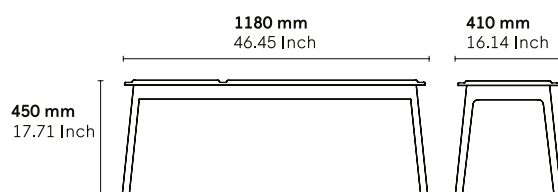

DIMENSIONS :

Non contractual document - modifiable without previous notice.