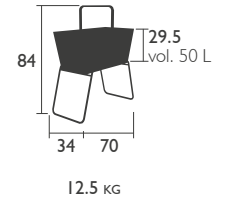

BASKET

DESIGNED BY FABIO MELIOTA

PLANTERS

323 I - HIGH PLANTER

Steel rod frame and handle
Aluminium tray
Two holes to let water out at each end of the tray, with plugs
Feet and trays separable

3230 - LONG PLANTER

Steel rod frame and handle
Aluminium tray
Two holes to let water out at each end of the tray, with plugs
Feet and trays separable