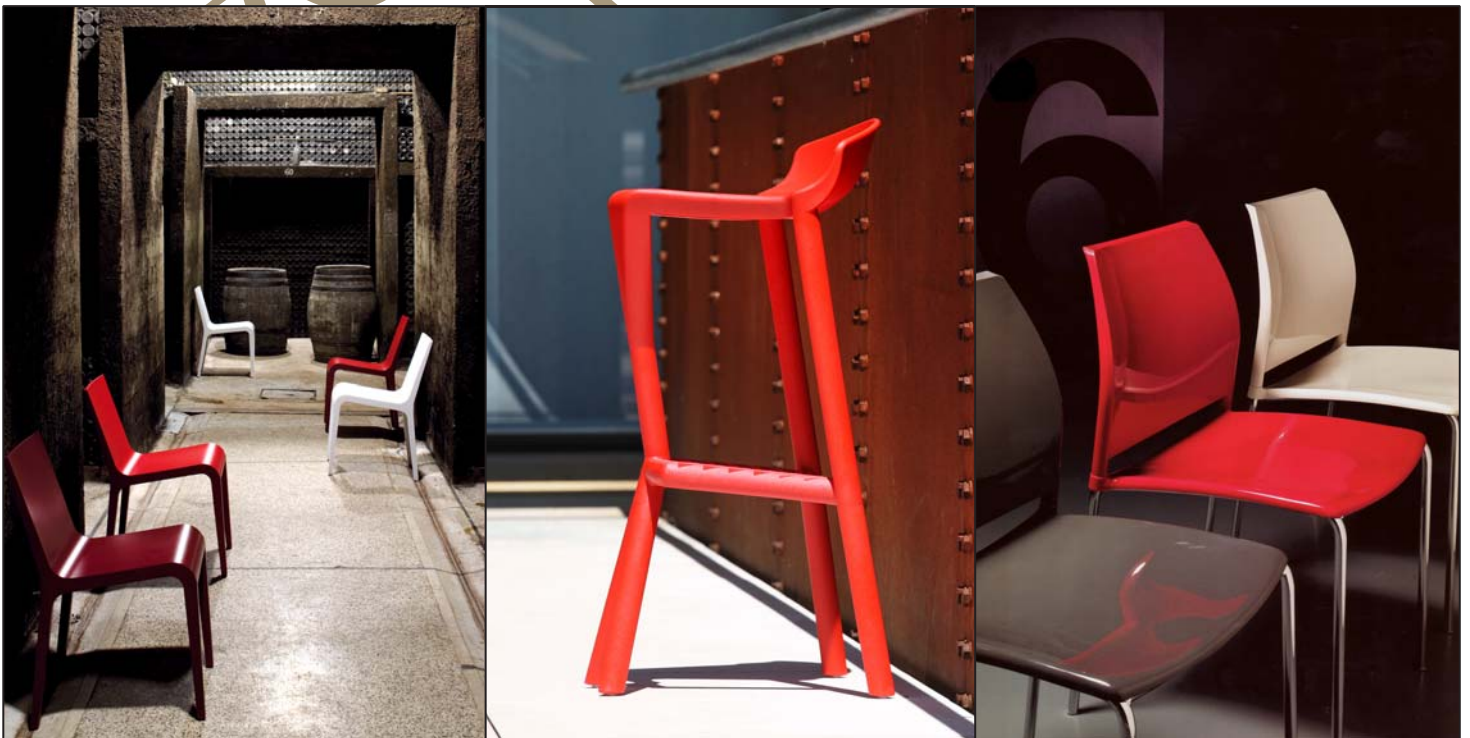

espresso

from Cafe Culture

Cafe Culture applaud all who joined us in donating to the Red Cross Victorian Bushfire appeal, helping to rebuild lives, homes and communities.

FOGLIA

Construction: Solid European Beech
Colours: Natural, stained or painted
Design: Billiani, Italy
Matching Bar Stool

SHIVER

Construction: Polypropylene
Colours: White, ivory, red, charcoal, yellow, green
Design: Gaber, Italy
Stackable

LINK

Construction: ABS seat and back,
Chromed or powder coated steel frame
Colours: Clear, charcoal, red, ivory, white, green
Stackable